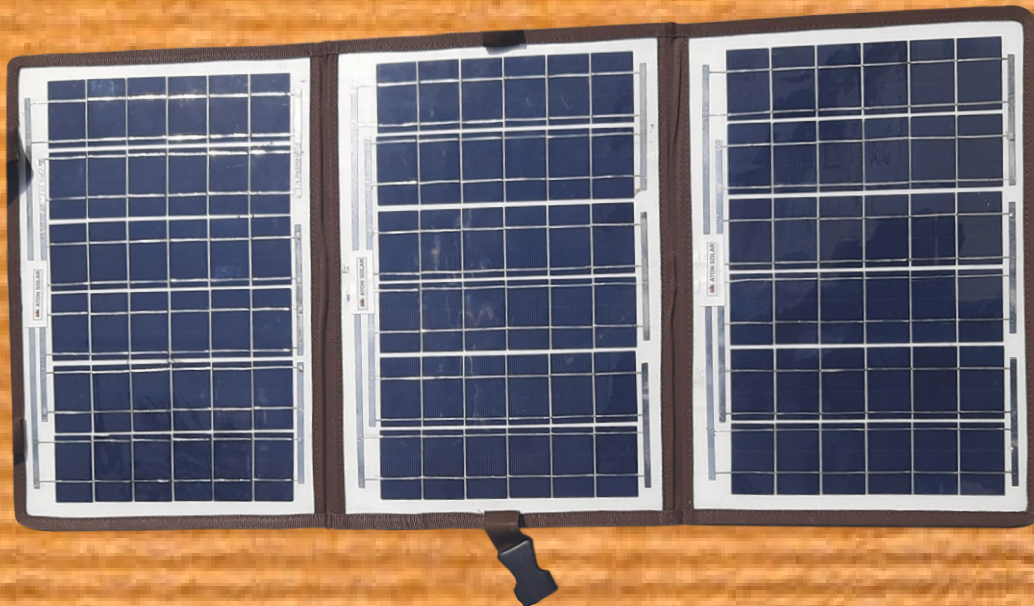

ATON SOLAR
LIGHTENING WORLD

MOBILE SOLAR PACK

Helpline No. +918447778787
Email: info@atonsolar.in
Website: www.atonsolar.in